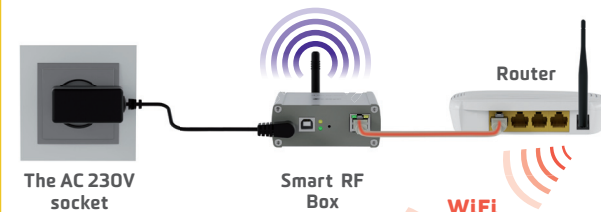

## KIT CONTAINS

Code: 4931

**3x WIRELESS COLOURED BULBS**  
RF-RGB-LED-550

These LED bulbs contains three color chip (RGB), which can mix up any color (including white) at different temperatures.

- bulb has a built-in receiver and dimmer, so it can be easily replaced for the original bulb
- **function:** colorful scenes, brightness setting, color blending
- **parameters:** RGB chips, power supply 230V AC, power 9 W, luminous flux of 550 lm, E27 socket, dimension 65 x 115 mm

## CONTROL YOUR LIGHTS VIA SMARTPHONE

This wireless kit allows you to control not just the bulbs, but also other wireless units from your smartphone using iNELS Home Control.

## HOW DOES IT WORK?

It's possible to connect up to 40 additional colored light bulbs or other wireless devices.

**RF signal - range up to 200 meters**

(range of wireless devices depends on the building construction)